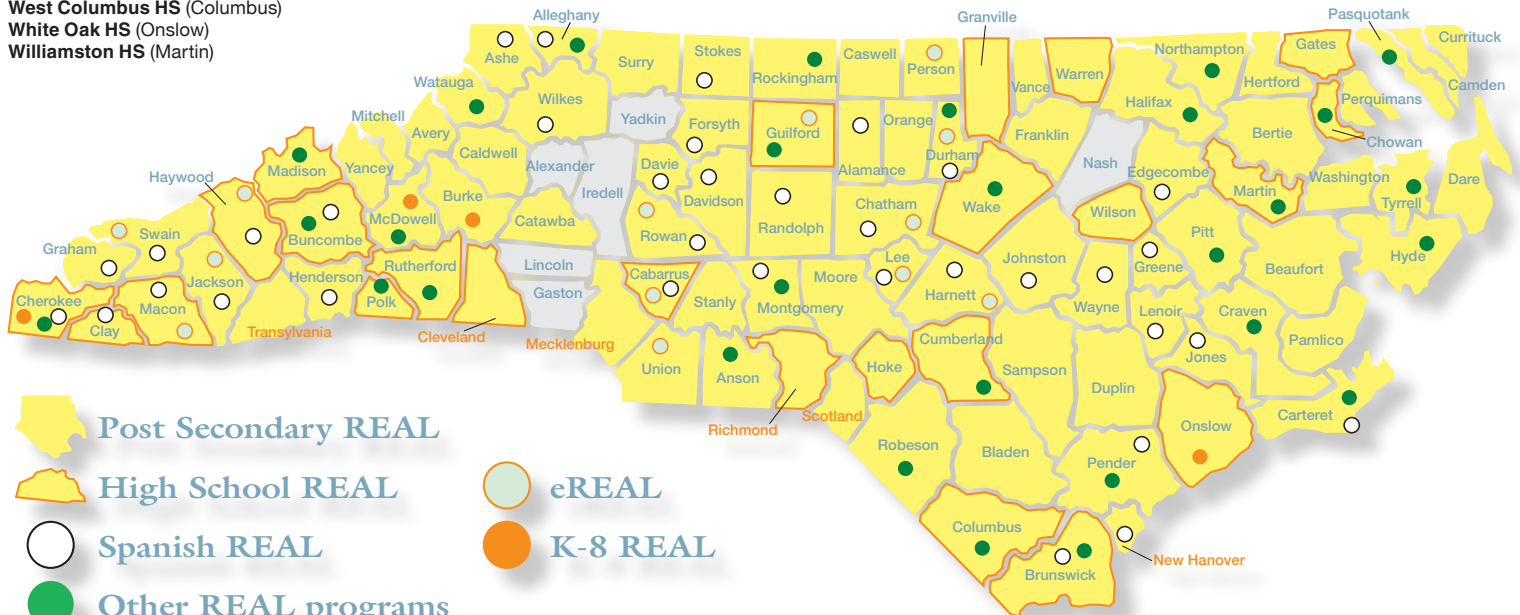

Buncombe County Extension (Buncombe)
Center for Community Action (Robeson)
Columbus County Cooperative Extension (Columbus)
Countywide CDC (Brunswick)
Discover Columbus County CDC (Columbus)
Downtown Marion (McDowell)
East Market Street Development Corporation (Guilford)
Eastern North Carolina Interfaith Worker Center (Robeson)
e-NC Business & Technology Telecenter System (Statewide)
Blue Ridge Business Development Center (Alleghany)
Foothills Connect Business & Technology Center (Rutherford)
New Ventures Business Development, Inc. (Anson)
Northeast Technology & Business Center (Martin)
Roanoke Center (Northampton)
Rockingham County Business and Technology Center (Rockingham)
Tri-County Community College Telecenter (Cherokee)
EXCEED, Inc. (Pitt)
Good Work (Durham)
HandMade in America (Buncombe)
High Country Amigos (Watauga)
Hyde County CDC (Hyde)
Lumbree Regional Development Association (Robeson)
Madison County Agri Business Center (Madison)
Maple Hill Resource Center (Pender)
NC Cooperative Extension Service - Columbus Co (Columbus)
NC Indian Economic Development Initiative (Statewide)
NC Institute Minority Economic Development (Statewide)
New River Community Partners (Alleghany)
Pender Economic Development Organization (Pender)
Restoration CDC (Wake)
River City CDC (Pasquotank)
Riverview Learning Center (Ashe)
Roanoke Economic Development, Inc. (Chowan)
Roseland Community Center (Polk)
SBTDC (Forsyth)
Tyrell County CDC (Tyrell)
Uptown Business & Professional Association (Craven)

- Post Secondary REAL
- High School REAL
- Spanish REAL
- Other REAL programs
- eREAL
- K-8 REAL

(NOTE: NC Indian Economic Development Initiative, NC Institute of Minority Economic Development and e-NC Business & Technology Telecenter System serve all NC counties)